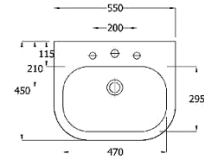

Tonique 4 Piece
with soft close seat

Karla Bath
1700 x 700mm

RAK
CERAMICS

6m² Lounge Tiles

Bath Waste & Overflow

Package Price £990
Including vat

Mono Basin Tap
With click-clack waste

Bath Filler Tap