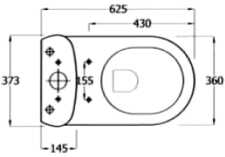

Tonique 4 Piece
with soft close seat

Karla Bath
1700 x 700mm

RAK
CERAMICS

6m² Lounge Tiles

Bath Waste & Overflow

Package Price £990
Including vat

Mono Basin Tap
With click-clack waste

Bath Filler Tap