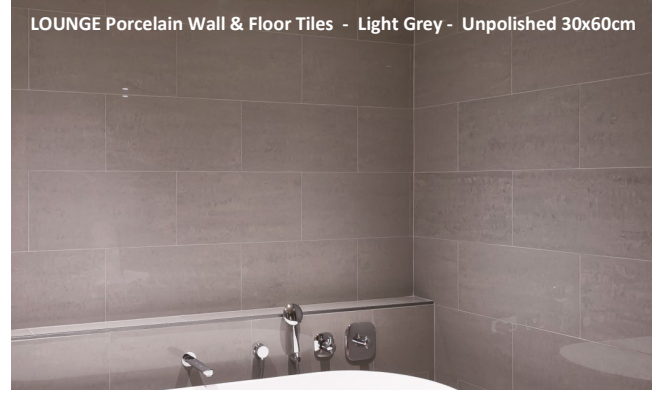

Complete Bathrooms

from

£990

inc vat

Image for illustration purposes only

Bath • Toilet • Basin • Taps • Tiles

Package Price

Complete Bathrooms

Tonique 4 Piece
with soft close seat

Karla Bath
1700 x 700mm

RAK
CERAMICS

6m² Lounge Tiles

Bath Waste & Overflow

Package Price £990
Including vat

Mono Basin Tap
With click-clack waste

Bath Filler Tap