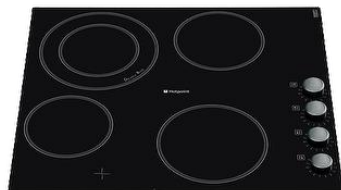

- FIM33K.A IX
Single Fan Oven**
- 3 functions
 - Fan cooking • Variable grill
 - Fan & grill function
 - Digital timer
 - Air flow cooling fan
 - Stainless steel

- MWI222.1IX
Microwave, Fan Oven & Grill**
- 38 cm – 25 litres
 - 5 power levels
 - Automatic Programmes
 - 900w microwave power
 - 1100w grill power
 - Inox with black mirror door

- IHP6.5FCMIX 60 Pyramid Hood**
- 3 speeds
 - 451 m3/hr extraction rate
 - Metallic filters
 - 2 x 25W lights
 - 60cm - stainless steel

£250
+ vat

£235
+ vat

£285
+ vat

£80
+ vat

RGC Inspirations

Kitchens • Bathrooms • Interiors

- 3 functions
- A energy
- Variable grill
- Catalytic liners

CRM641DC
60cm Ceramic hob

- Side controls
- 4 zones, inc 1 dual zone
- Frameless

£340
+ vat

NMBSHOT02

SHA33CX
New Style Single Oven

- 3 functions
- A energy
- Variable grill
- Catalytic liners

GC640IX
60cm 4 Burner gas Hob

- Electronic ignition
- Front control
- Enamel pan supports
- Stainless steel

£320
+ vat

NMBSHOT03

SHA33CX
New Style Single Oven

- 3 functions
- A energy
- Variable grill
- Catalytic liners