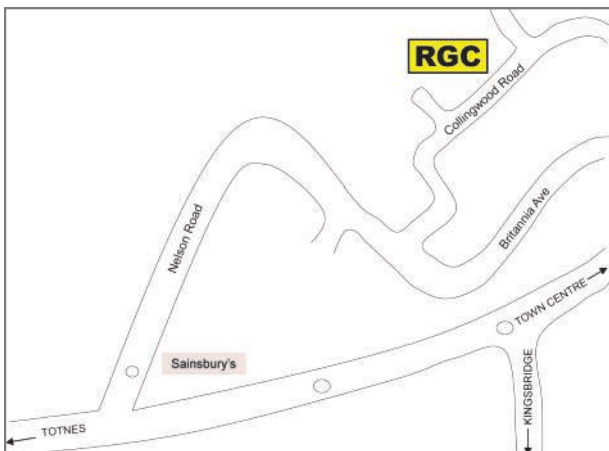

RGC BUILDING SUPPLIES
CORE

Open Mon - Fri: 7.30am - 5pm Sat: 8am -12pm

Collingwood Road
Townstal Industrial Estate **Dartmouth** TQ6 9JY
t: 01803 834 622 F: 01803 834394
e: sales@rgcbuildingsupplies.co.uk

rgcbuildingsupplies.co.uk

All items are subject to availability. Please phone to confirm availability and prices before placing an order. Offers may be withdrawn without prior notice. Images for illustration purposes only. RGC South West Limited Terms of Trading apply. Always follow safety instructions when dealing with gas and electricity.