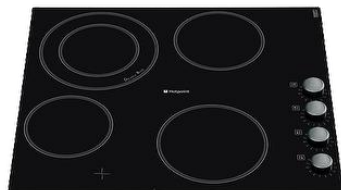

NMBSIND05

- FIM33K.A IX
Single Fan Oven**
- 3 functions
 - Fan cooking • Variable grill
 - Fan & grill function
 - Digital timer
 - Air flow cooling fan
 - Stainless steel

NMBSIND06

- FIM33K.A IX
Single Fan Oven**
- 3 functions
 - Fan cooking • Variable grill
 - Fan & grill function
 - Digital timer
 - Air flow cooling fan
 - Stainless steel

£233
+ vat

18600

IWME147 UK Washing machine
A+ Energy
7kg Load
14mph Spin
16 Programmes

£256
+ vat

24800

NMBSHOT01

SHA33CX
New Style Single Oven

- 3 functions
- A energy
- Variable grill
- Catalytic liners

CRM641DC
60cm Ceramic hob

- Side controls
- 4 zones, inc 1 dual zone
- Frameless

£355

+ vat

28400

NMBSHOT02

SHA33CX
New Style Single Oven

- 3 functions
- A energy
- Variable grill
- Catalytic liners

GC640IX
60cm 4 Burner gas Hob

- Electronic ignition
- Front control
- Enamel pan supports
- Stainless steel

£337

+ vat

26900

NMBSHOT03

SHA33CX
New Style Single Oven

- 3 functions
- A energy
- Variable grill
- Catalytic liners