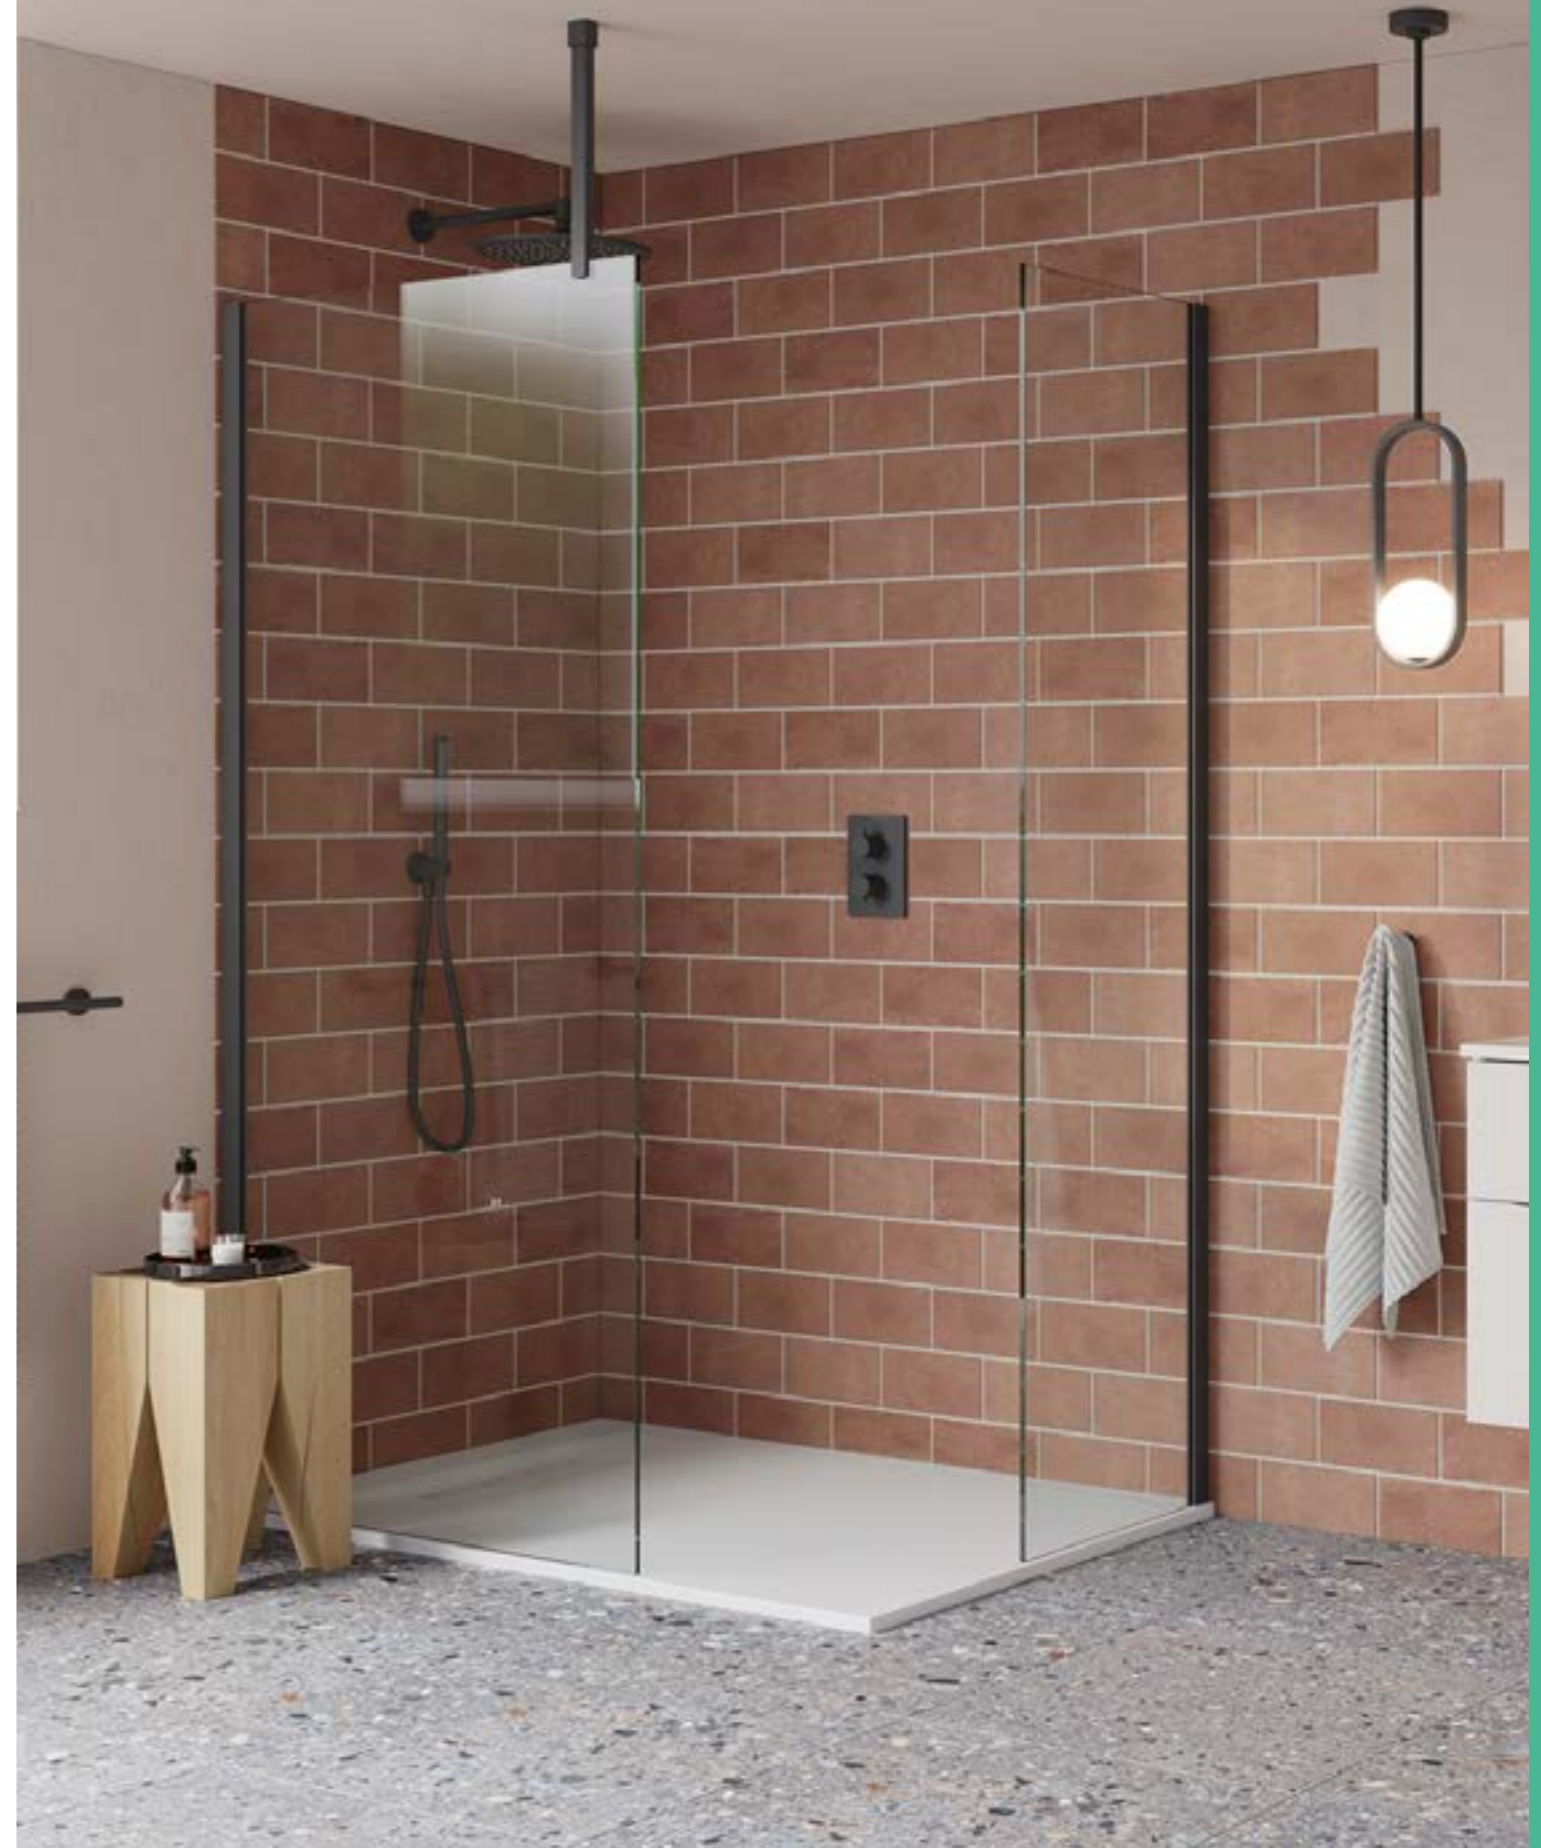

Brushed Bronze
Wall Profile & Stabilising Fixings

PART	SIZE (mm)	CODE	WAS	NOW
Wall Profile with Seal	2000	GRPROFILEBZ	£360	£252
Glass to Wall Bracing Bar	1200	GRBRACEBZ	£205	£143
T Bracing Bar	1200 x 1200	GRTBRACEBZ	£350	£245
Glass to Ceiling Bracing Bar	600	GRCEILBRACEBZ	£175	£122
Angled Bracing Bar	941	GRANGLEBRACEBZ	£235	£164

Optional Fittings

PART	CODE	WAS	NOW
Deflector Panel 180° Hinges (Pair)	GRDEFHINGEBZ	£285	£199
Glass to Glass Brackets (Pair)	GRBRACKBZ	£150	£105

Slate
Wall Profile & Stabilising Fixings

PART	SIZE (mm)	CODE	WAS	NOW
Wall Profile with Seal	2000	GRPROFILET	£335	£234
Glass to Wall Bracing Bar	1200	GRBRACET	£189	£132
T Bracing Bar	1200 x 1200	GRTBRACET	£319	£223
Glass to Ceiling Bracing Bar	600	GRCEILBRACET	£159	£111
Angled Bracing Bar	941	GRANGLEBRACET	£219	£153

Optional Fittings

PART	CODE	WAS	NOW
Deflector Panel 180° Hinges (Pair)*	GRDEFHINGET	£259	£181
Glass to Glass Brackets (Pair)	GRBRACKT	£135	£94