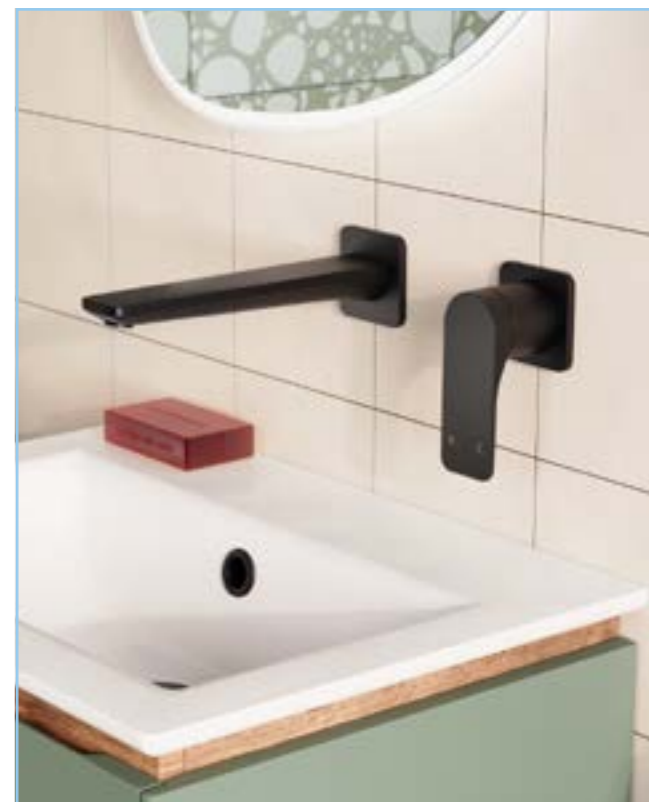

FUSE

BRUSHED BRASS

& MATT BLACK