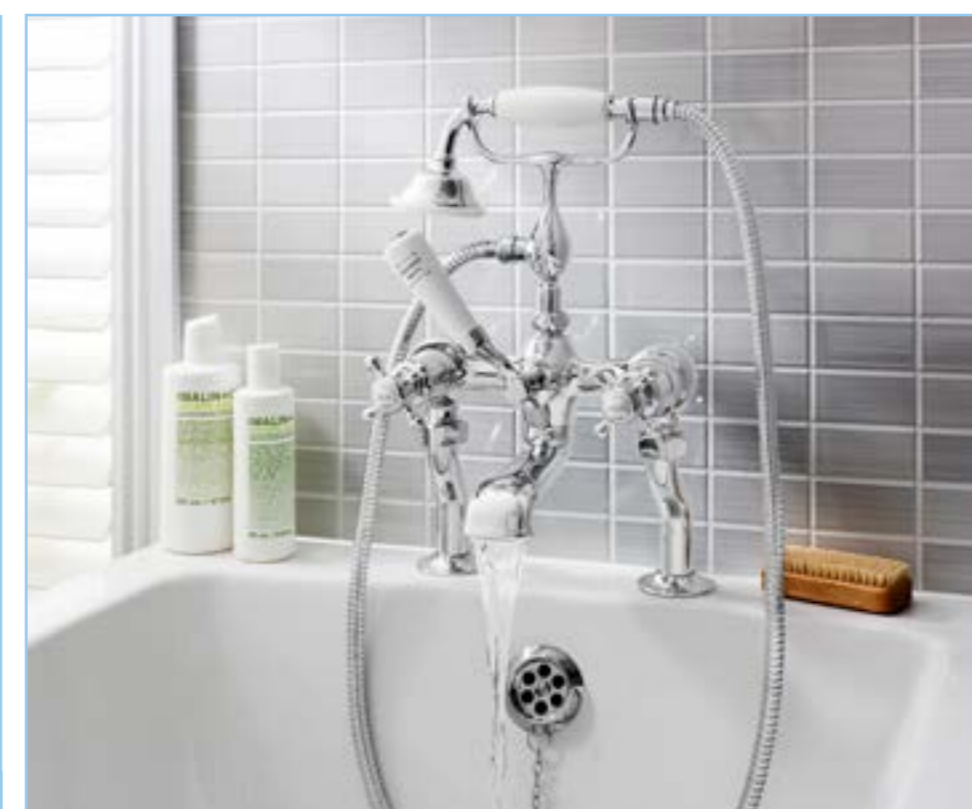

Belgravia Basin 3 Hole Set Chrome
BL135DPC
WAS £399 NOW £239

Belgravia Basin 3 Hole Set With Pop-up Waste Chrome
BL130DPC
WAS £379 NOW £227

Belgravia Basin 3 Hole Set Chrome
BL135DPC_LV
WAS £415 NOW £248

Belgravia Basin 3 Hole Set Chrome
BL130DPC_LV
WAS £389 NOW £233

Belgravia Basin 3 Hole Set Wall Mounted Chrome
BL131WNC_LV
WAS £409 NOW £245

Belgravia Wall Stop Taps Chrome
BL350WC_LV
WAS £329 NOW £197

Belgravia Basin 3 Hole Set Wall Mounted Chrome
BL131WNC
WAS £399 NOW £239

Belgravia Bath Pillar Taps Deck Mounted Chrome
BL340DC
WAS £209 NOW £125

Belgravia Wall Unions For Use With Bath Filler or Bath Shower Mixer
BL004WC
WAS £155 NOW £93

Belgravia Floor Standing Legs For Use With Bath Filler or Bath Shower Mixer
BL002FC
WAS £355 NOW £212

Belgravia Bath Filler Deck Mounted Chrome
BL322DC_LV
WAS £469 NOW £281

Belgravia Lever Bath Shower Mixer Deck Mounted With Kit
BL422DC_LV
WAS £659 NOW £395

Belgravia Wall Mounted Shower Arm 310mm
BL684C
WAS £119 NOW £71

Belgravia Shower Head 200mm
FH08C
WAS £219 NOW £131

Belgravia Bath Spout Chrome
BL0370WC
WAS £135 NOW £81

Belgravia Bath Filler Chrome
BL322DC
WAS £439 NOW £263

Belgravia Bath Shower Mixer with Kit Chrome
BL422DC
WAS £645 NOW £387

Belgravia Floor Standing Legs For Use With Bath Filler or Bath Shower Mixer
BL002FC
WAS £355 NOW £212

Belgravia Slide Rail 600mm, Handset & Hose Chrome
BELPACKAGE1
WAS £439 NOW £263

Belgravia Wall Stop Taps Chrome
BL350WC
WAS £319 NOW £191

Belgravia Crossbox 1 Outlet Trim Set* Chrome
BLCB1000LBPC
WAS £679 NOW £407

Belgravia Crossbox 2 Outlet Multi-flow Trim Set* Chrome
BLCB1500LBPC
WAS £789 NOW £473

Belgravia Crossbox 3 Outlet Trim Set* Chrome
BLCB2500LBPC
WAS £925 NOW £554

* Must be installed with a Crossbox Universal Box **CROSSBOX £165**