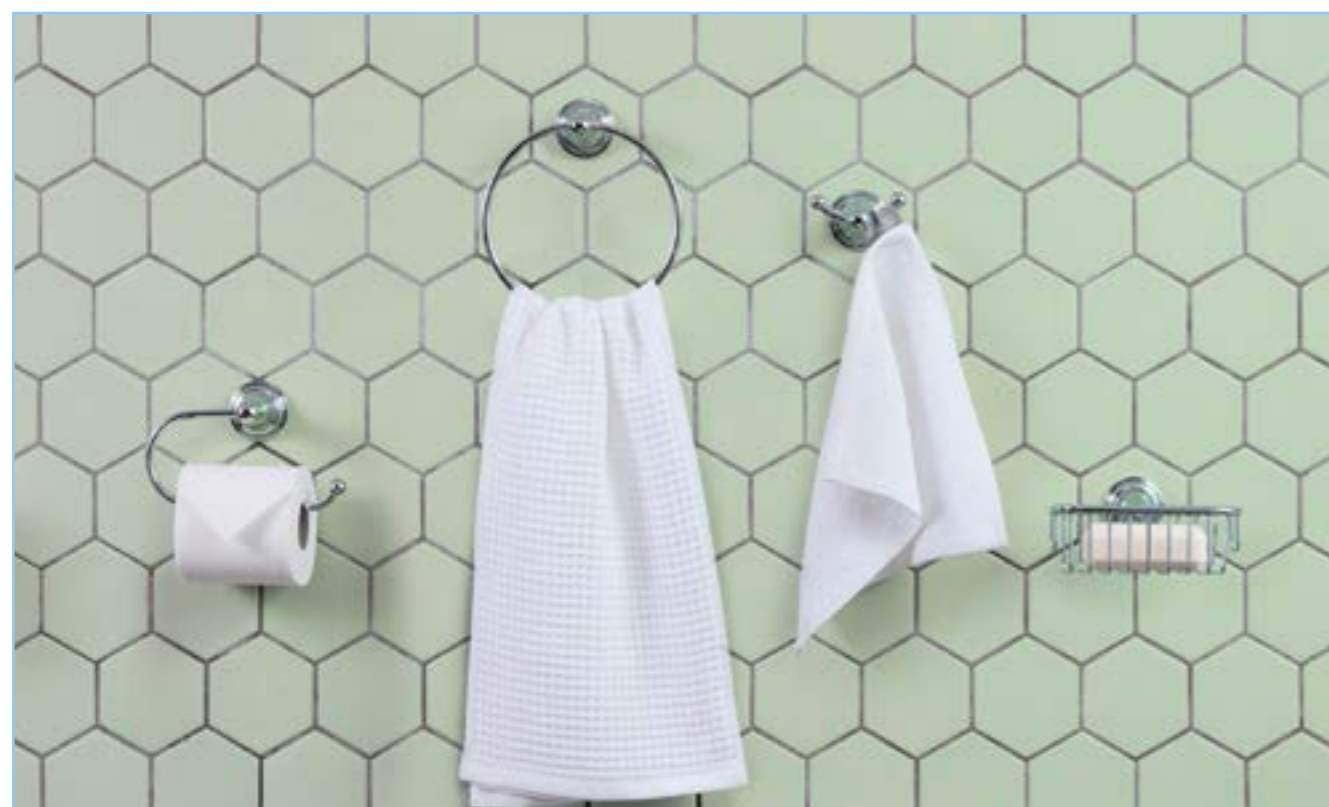

UP TO 50% OFF

BELGRAVIA

ACCESSORIES

WAS £55 NOW £27

WAS £65 NOW £32

WAS £125 NOW £62

WAS £89 NOW £44

WAS £79 NOW £39

WAS £69 NOW £34

WAS £135 NOW £67

WAS £199 NOW £99

WAS £135 NOW £67